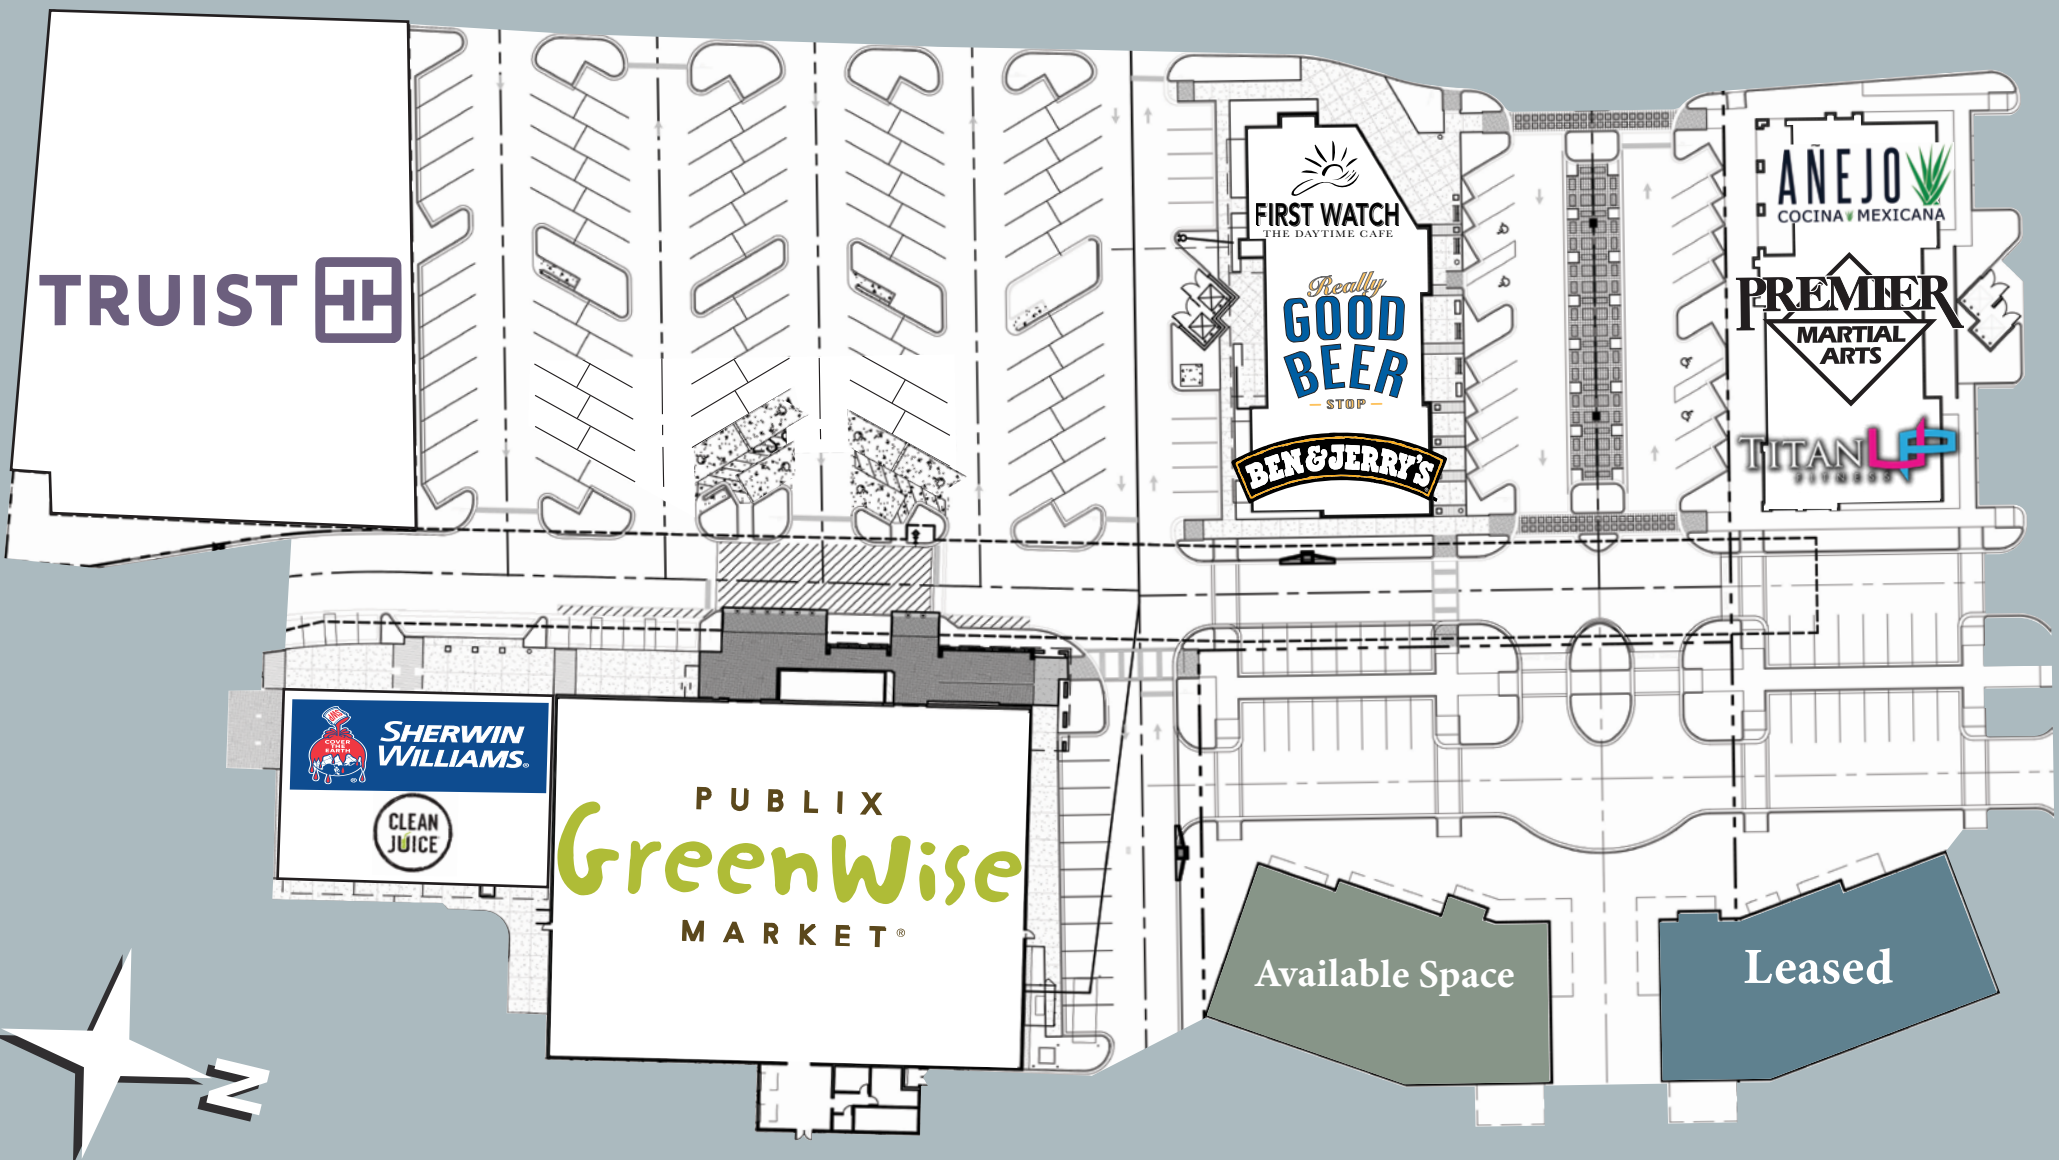

Nocatee Town Center

A Charming Addition to a Vibrant, Master-Planned Community

Surrounding Area

Surrounding Retail

THE LOOP

CROSSWATER PARKWAY

N

Site Plan