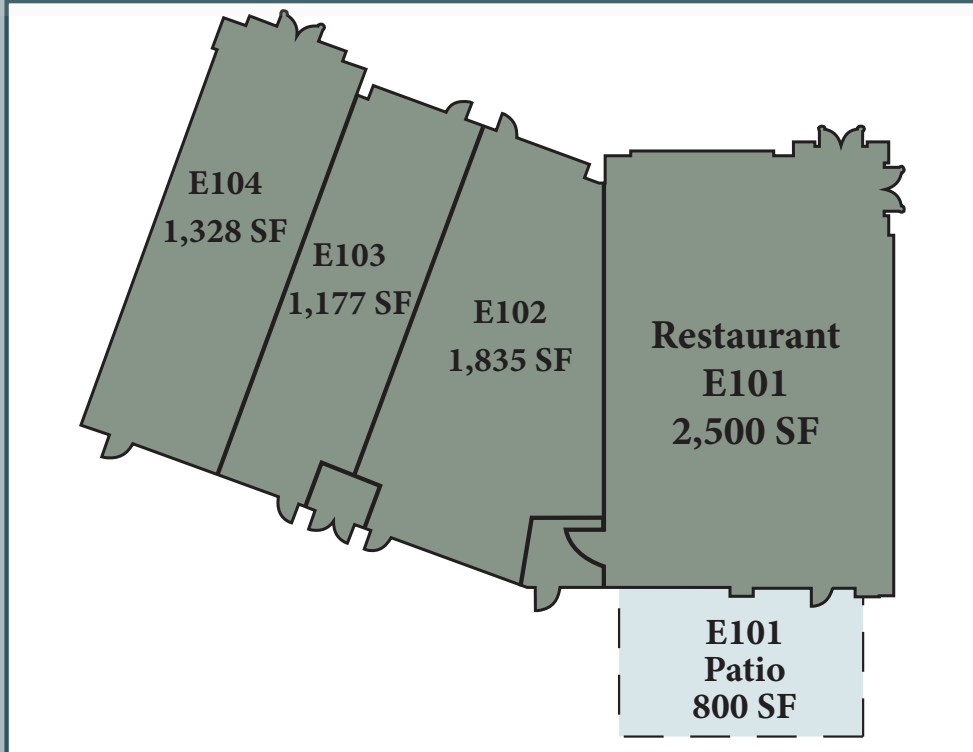

Nocatee Town Center

A Charming Addition to a Vibrant, Master-Planned Community

Surrounding Area

Surrounding Retail

THE LOOP

CROSSWATER PARKWAY

N

Site Plan

Available Space

*Projected Delivery Q1 2024

3D Renderings

3D Renderings

Nocatee Town Center

Nocatee Town Center

Demographics

	<u>1 Mile</u>	<u>2 Miles</u>	<u>3 Miles</u>
 <i>Households</i>	667	3,289	9,401
 <i>2026 Projected Households</i>	730	3,592	10,220
 <i>Nocatee Population</i>	2,178	8,732	26,173
 <i>2026 Proj. Population</i>	2,349	9,517	28,397
 <i>Avg. Est. Household Income</i>	\$143, 112	\$138, 887	\$158, 644