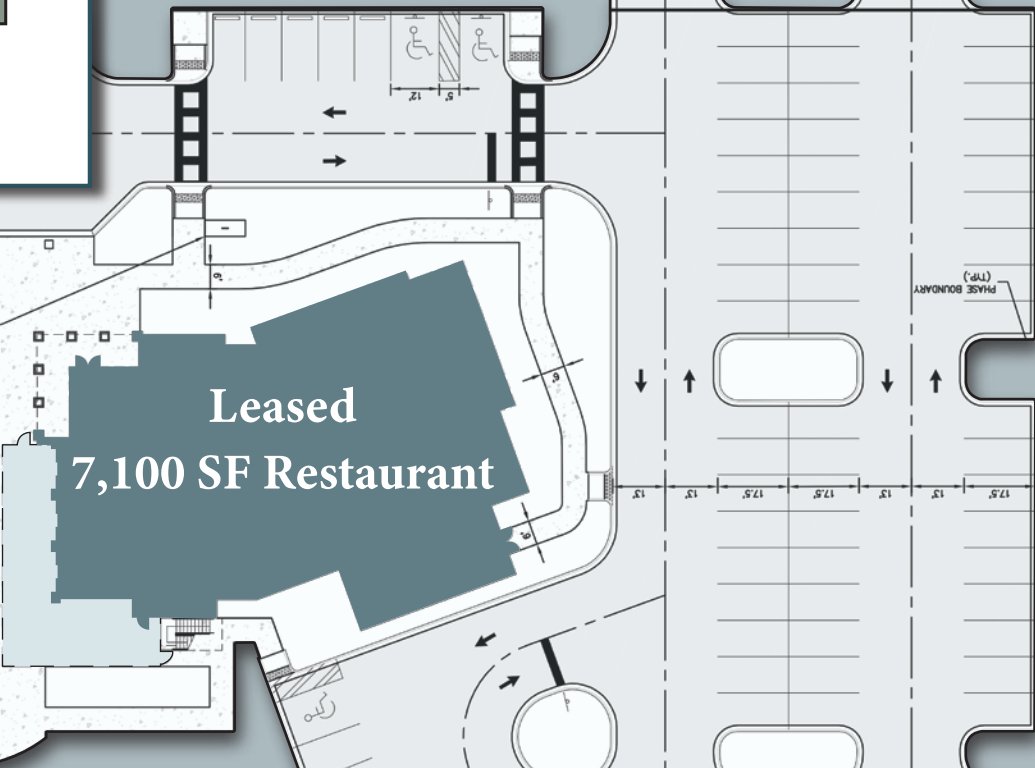

Available Space

*Projected Delivery Q1 2024